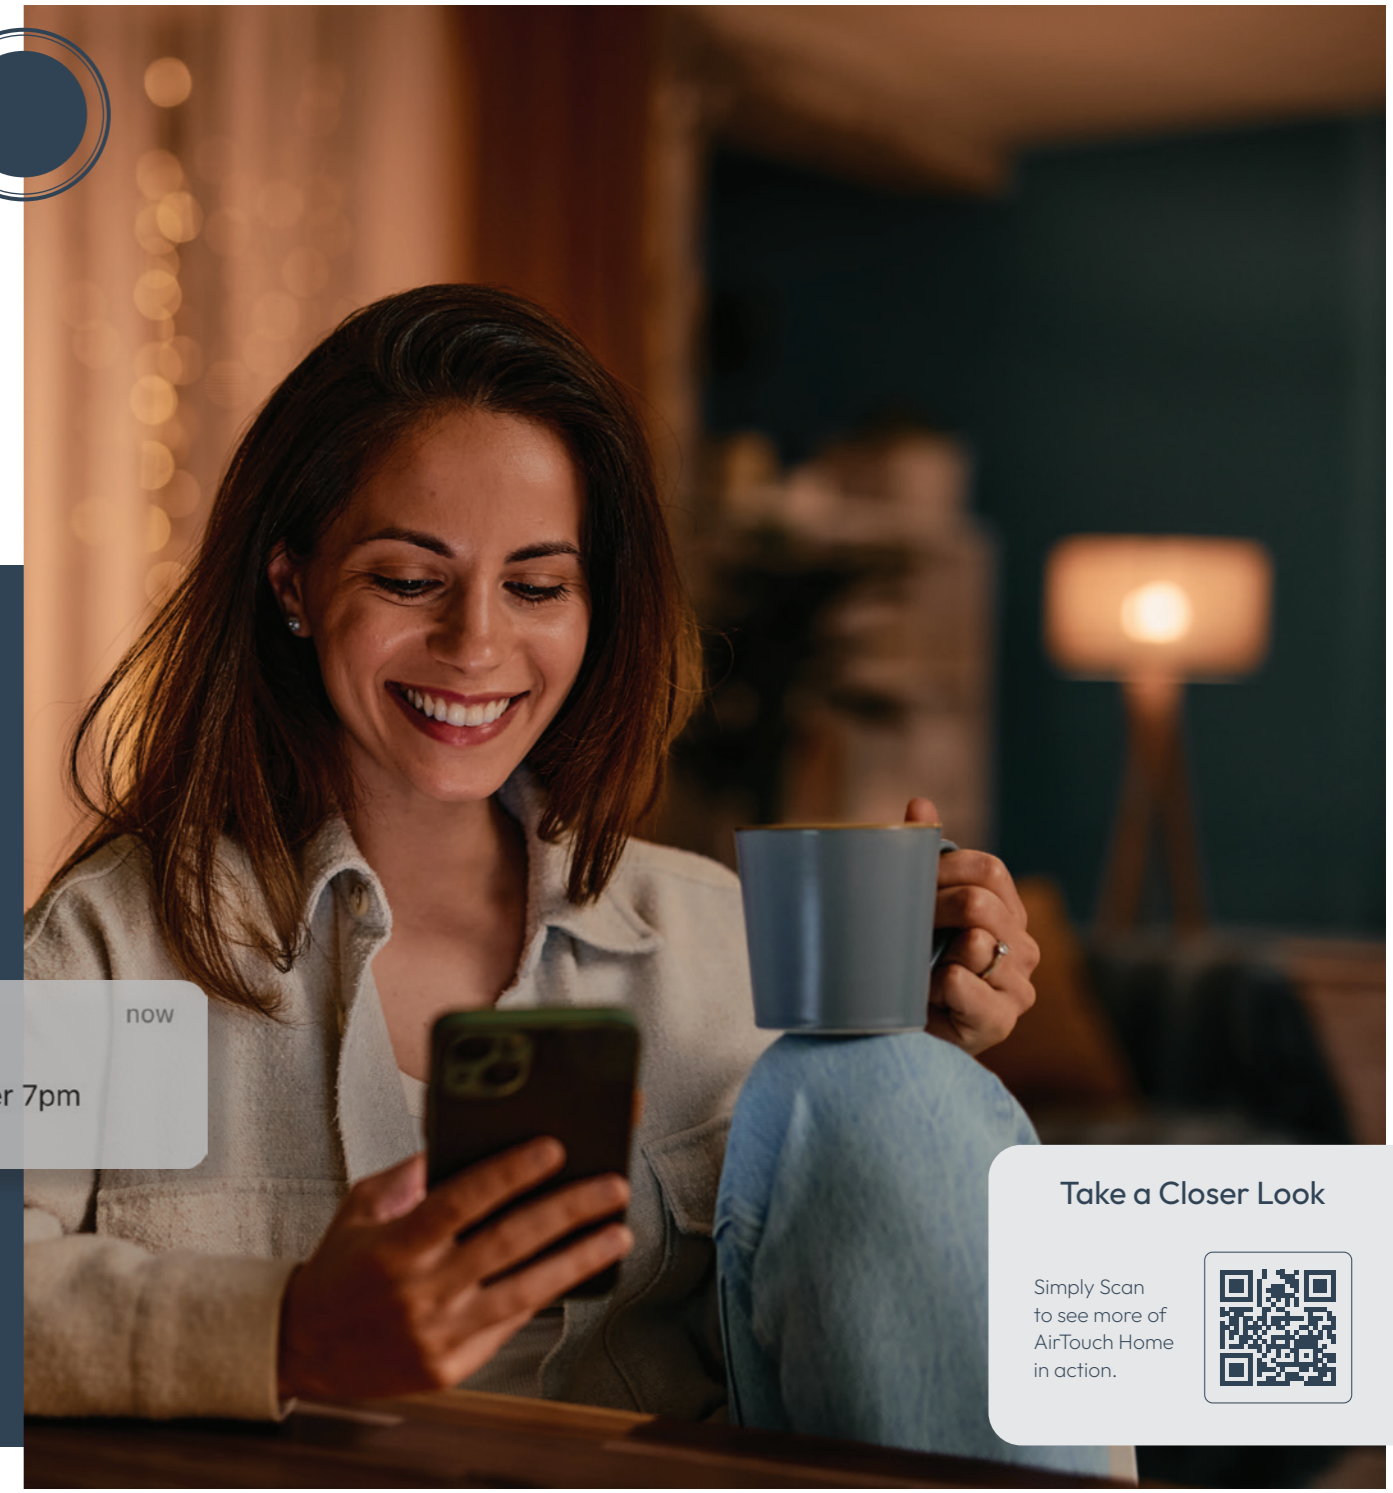

4:30pm
Senses your Arrival
AirTouch gets home ready for you, tweaking the temperature and turning on the lights.

7pm
As evening falls
AirTouch seamlessly transitions your space into a haven of relaxation: Dimming lights, fine-tuning the climate, for example:

AirTouch Home now
Motion Detection:
No Motion detected after 7pm
Zone Turned Off